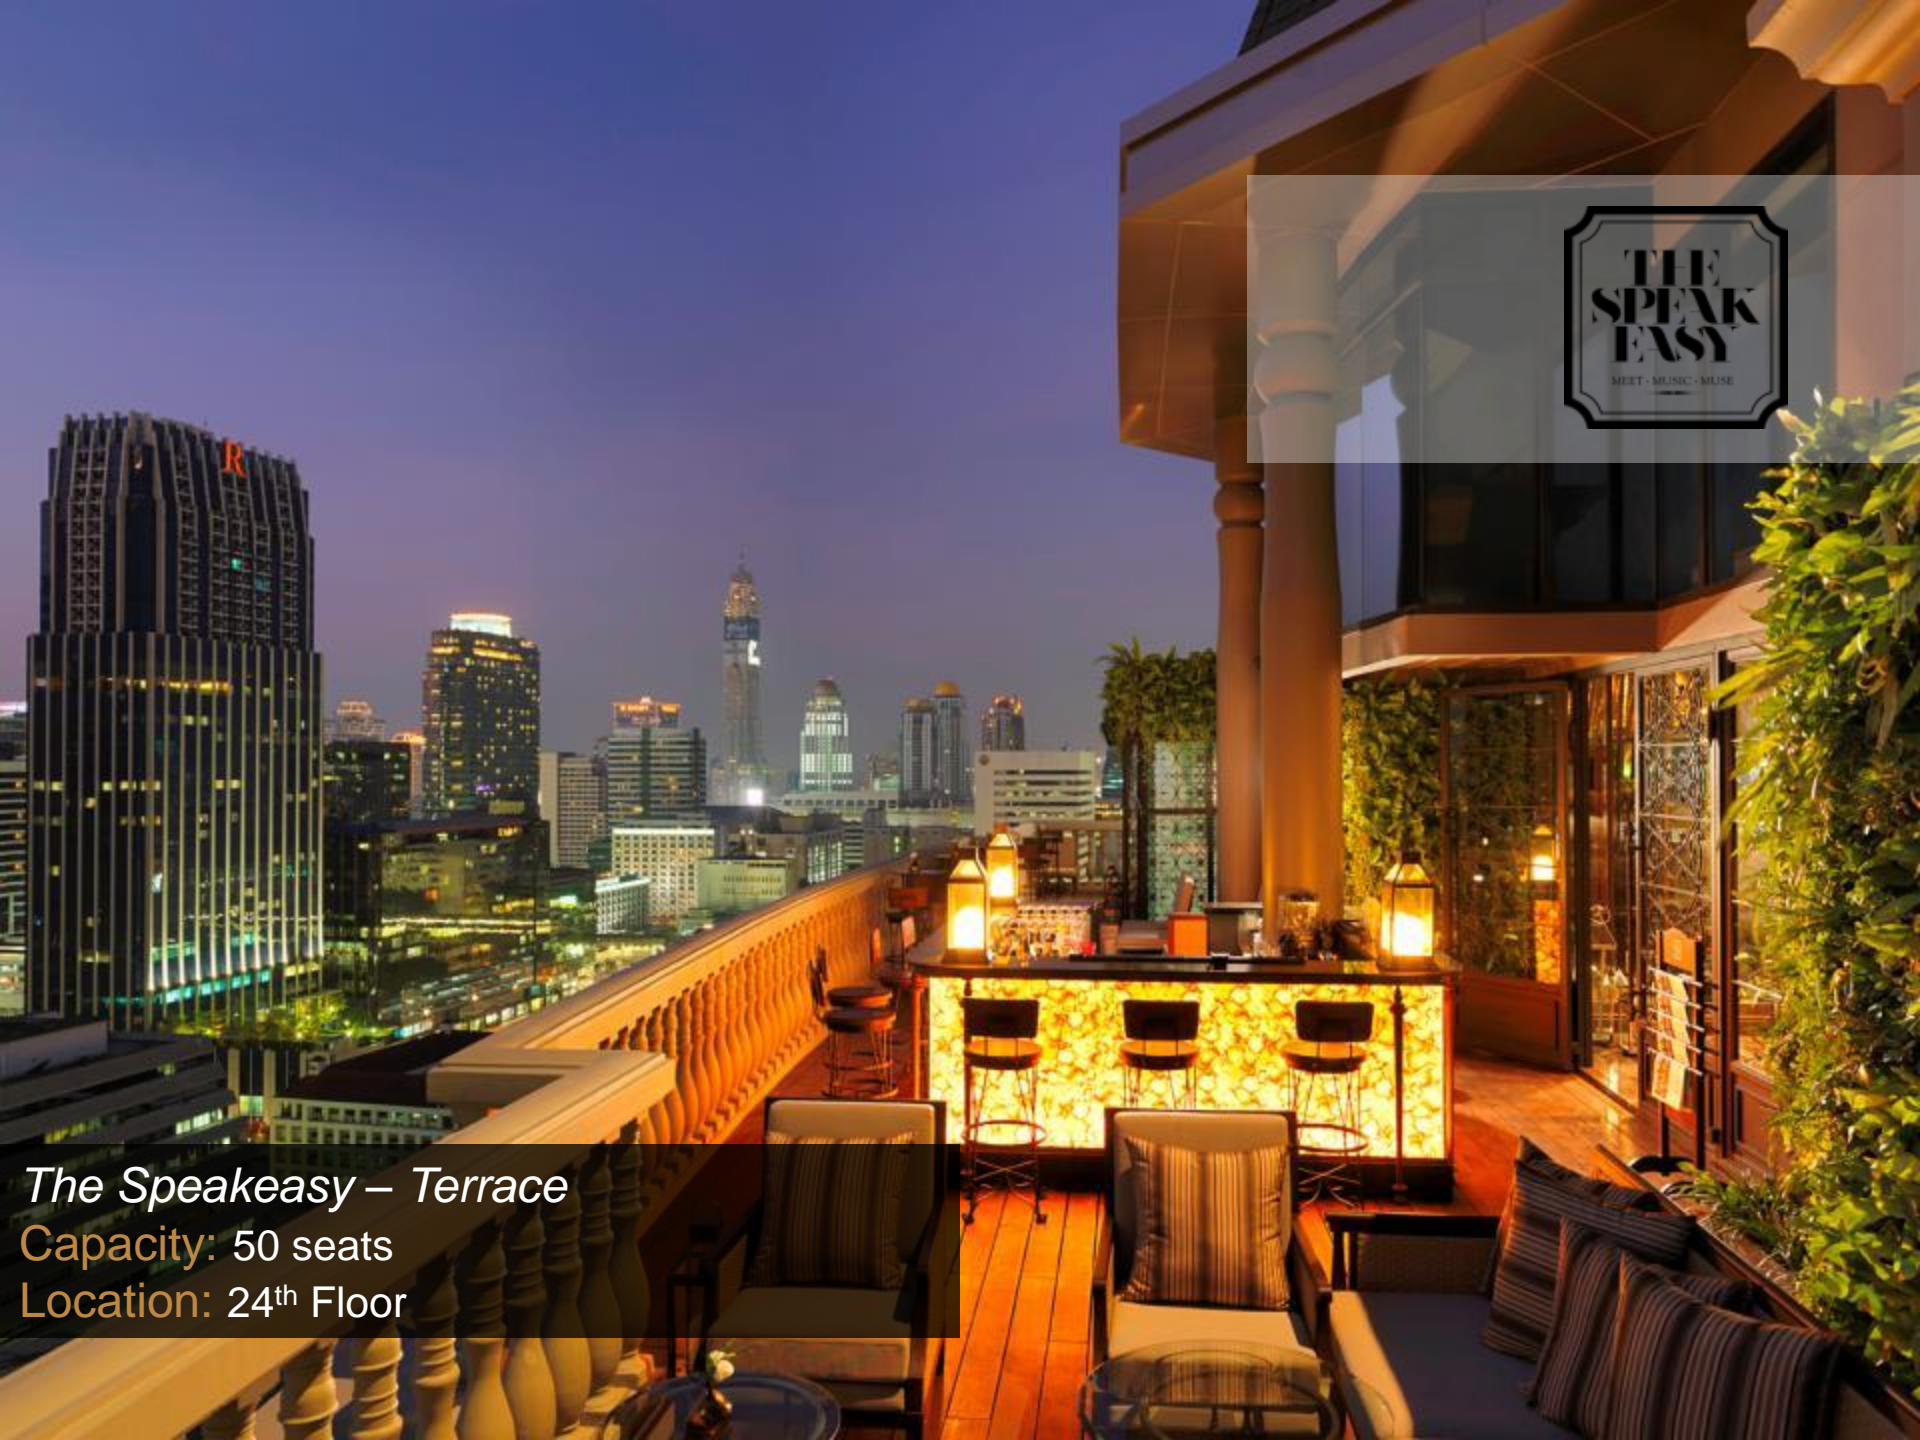

The Speakeasy – Terrace
Capacity: 50 seats
Location: 24th Floor