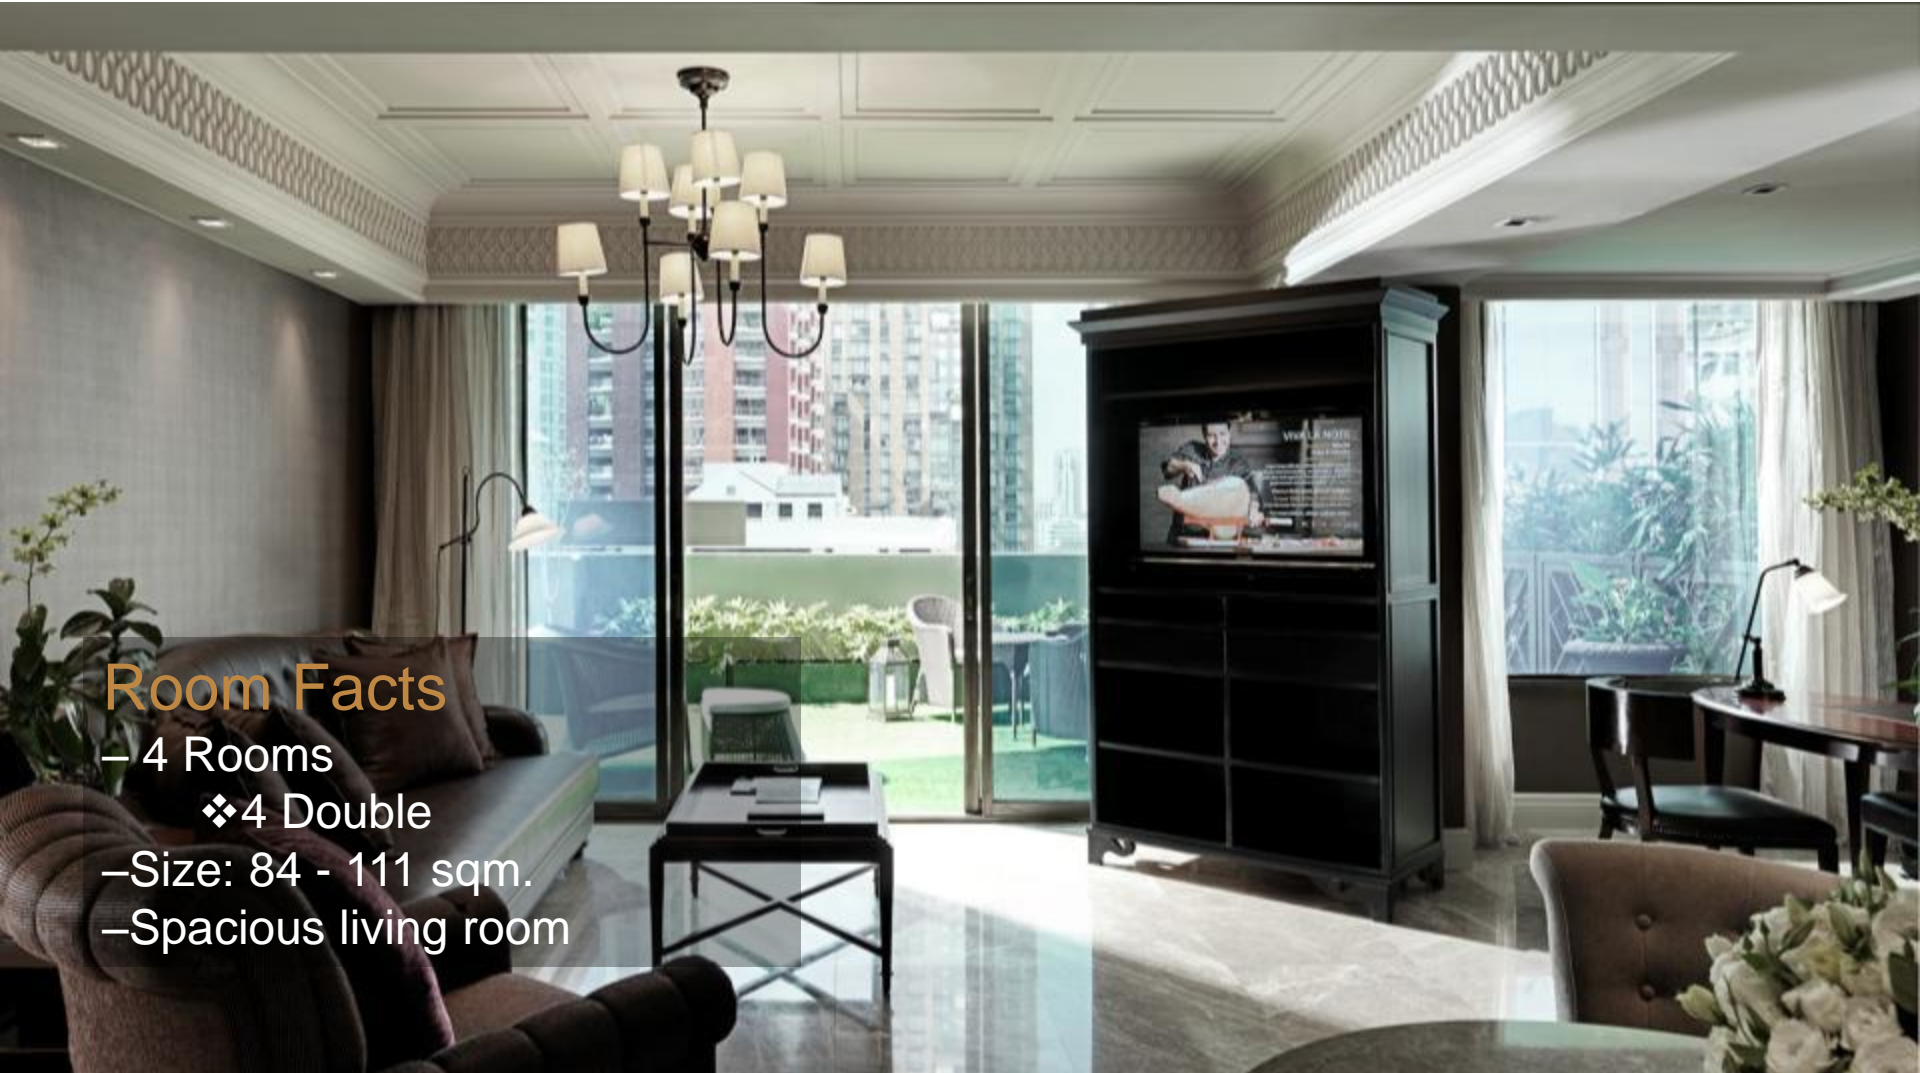

Muse Suite (*Nimman*) – Living Room

Room Facts

- 4 Rooms
  - ❖ 4 Double
- Size: 84 - 111 sqm.
- Spacious living room