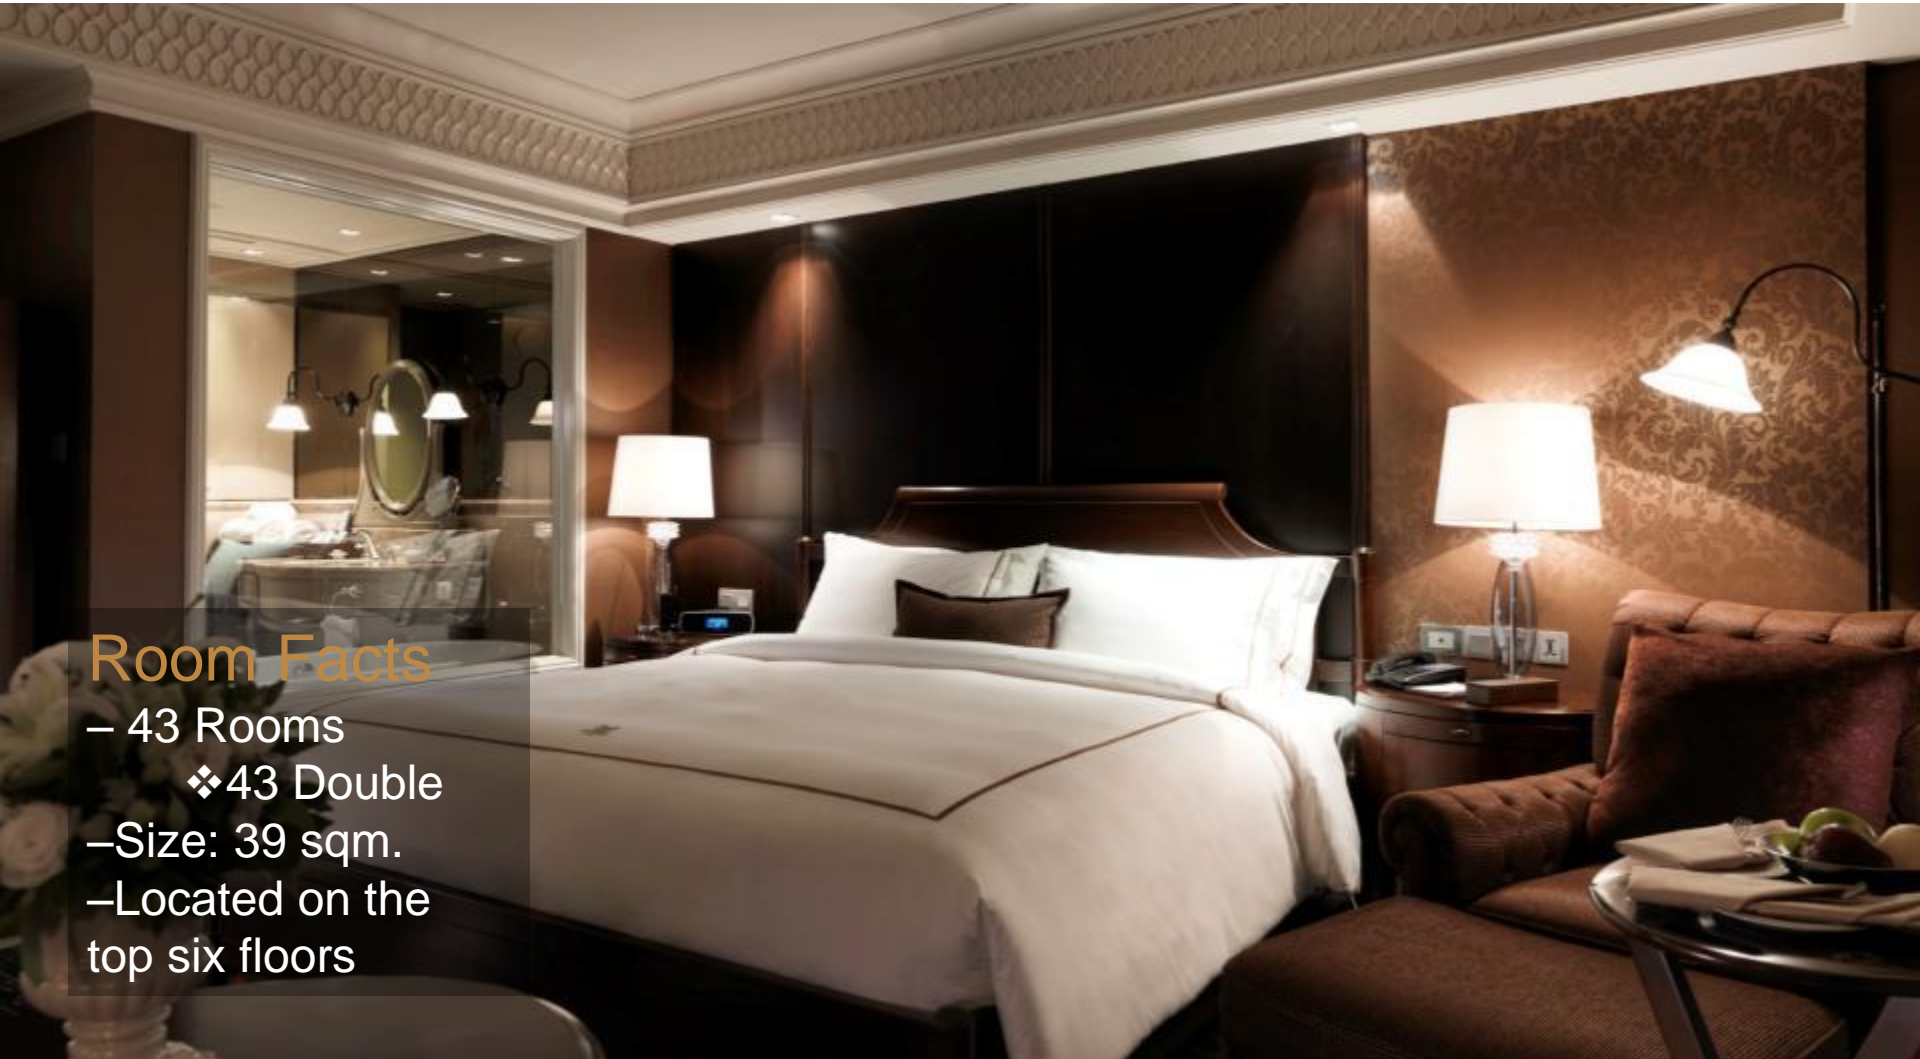

All rooms feature in-room bars, dedicated work area, flat-screen televisions with 65-channel Internet Protocol Television (IPTV), wired and wireless Internet access, iPod docking stations, and premium coffee and tea-making facilities.

Features:

- Separate shower and bathtub
- Hotel Muse special toilet amenities
- Automatic shower screen
- Rain shower
- Venetian style mirror

Muse Grand Deluxe (*Dowadueng*)

Room Facts

- 32 Rooms
 - ❖ 25 Double
 - ❖ 7 Twins
- Size: 39 sqm.
- Dual-aspect window views

Muse Grand Deluxe (Dowadueng) – Bathroom

Features:

- Window view
- Separate shower and bathtub
- Hotel Muse special toilet amenities
- Automatic shower screen
- Rain shower
- Venetian style mirror

Muse Residence (Yama)

Room Facts

- 43 Rooms
 - ❖ 43 Double
- Size: 39 sqm.
- Located on the top six floors

Muse Residence (Yama) - Bathroom

Features:

- Separate shower and bathtub
- Automatic shower screen
- Rain shower
- Venetian style mirror