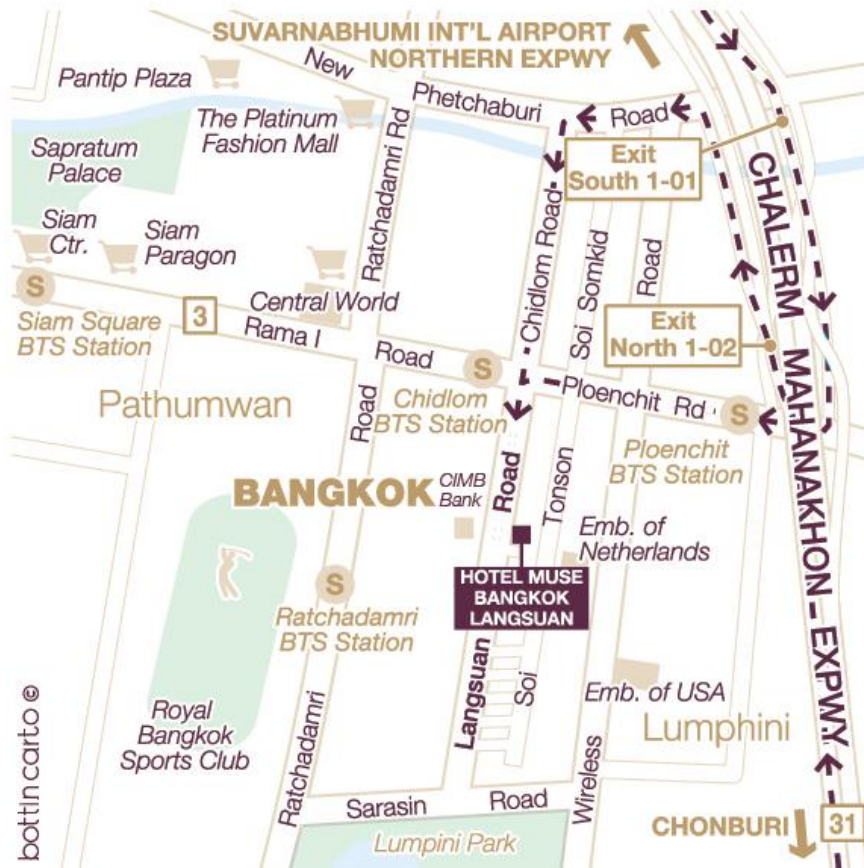

GALLERY

MEMORABLE
HOTELS
BY ACCOR

THE SETTING

LOCATION

- 400 metres away from Ploenchit Road and Chidlom BTS Skytrain station.
- Minutes away by skytrain and car to the business district, Sathorn, Silom and Rama 4 roads.
- Minutes away from famous shopping complexes such as Central Chidlom, Central World, MBK and Siam Paragon.

ATTRACTIONS

- Bangkok's most exclusive shopping at Central Chidlom, Central World, MBK and Siam Siam Paragon within a few minutes walk
- Lumpini Park
- Grand Palace
- Jim Thompson House
- National Museum
- Siam Ocean World
- Phra Thi Nang Vimanmek and Abhisek Dusita Throne Hall
- Royal Barge National Museum
- Bangkok Dolls Museum
- Floating Market
- Dusit Zoo